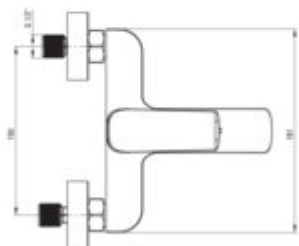

SANO

Bath mixer, wall-mounted

Product code: BLN_010M

EAN: 5908212075616

Color: chrome

Warranty [years]: 5

Mixer

Finish	chrome
Material	brass
Installation method	wall-mounted
Flow class [l/min]	A <= 15 (9.1 - 15)
Acoustic group [dB]	I (x <= 20)

Spout

Spout type	still
------------	-------

Function switch

Switch type	ceramic mechanical
-------------	--------------------

Aerator

Aerator size	M24
--------------	-----

Features:

- Only the best materials, the quality of which has been confirmed by laboratory tests
- The mixer body is made of the highest quality brass
- Cleaning agent for fixtures in all colors available