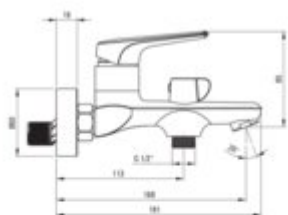

SANO

Bath mixer, wall-mounted

Product code: BLN_010M

EAN: 5908212075616

Color: chrome

Warranty [years]: 5

Mixer

Finish	chrome
Material	brass
Installation method	wall-mounted
Flow class [l/min]	A <= 15 (9.1 - 15)
Acoustic group [dB]	I (x <= 20)

Spout

Spout type	still
------------	-------

Function switch

Switch type	ceramic mechanical
-------------	--------------------

Aerator

Aerator size	M24
--------------	-----

Features:

- Only the best materials, the quality of which has been confirmed by laboratory tests
- The mixer body is made of the highest quality brass
- Cleaning agent for fixtures in all colors available