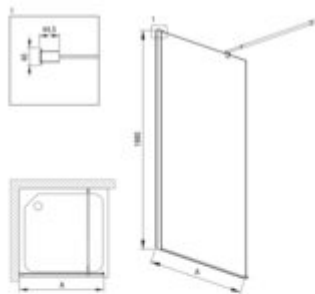

KERRIA PLUS

Shower wall / walk-in, Kerria Plus system

Product code: KTS_086P

EAN: 5907650841616

Color: chrome

Warranty [years]: 5

| Model | Size (mm) | A (mm) |
|----------|-----------|----------|
| KTS_086P | 800x1900 | 200x1710 |
| KTS_086P | 900x1900 | 200x1710 |
| KTS_086P | 1000x1900 | 200x1710 |
| KTS_086P | 1100x1900 | 200x1710 |
| KTS_086P | 1200x1900 | 200x1710 |
| KTS_086P | 1300x1900 | 200x1710 |
| KTS_086P | 1400x1900 | 200x1710 |
| KTS_086P | 1500x1900 | 200x1710 |
| KTS_086P | 1600x1900 | 200x1710 |
| KTS_086P | 1700x1900 | 200x1710 |
| KTS_086P | 1800x1900 | 200x1710 |
| KTS_086P | 1900x1900 | 200x1710 |

| | |
|---|---|
| Finish | chrome |
| Width [mm] | 600 |
| Height [mm] | 2000 |
| Glass finish | transparent |
| Glass thickness [mm] | 6 |
| Active cover installation | yes |
| installation | to be completed with KTS doors , to be completed with KTS walk-in , possibility of assembly with a fixed wall, possibility of assembly with a KTS movable panel |
| Side dimension [mm] | 570 |
| Adjustment range from [mm] | 700 |
| Adjustment range up to [mm] | 1200 |
| Masking of assembly elements | yes |
| Profiles levelling the curvature of the walls | yes |
| Railings | adjustable stiffening the cabin |
| Tempered glass TOTAL WHITE | yes |
| Installation without shower tray possible | yes |