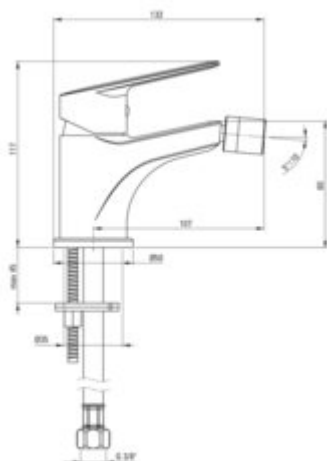

## Bidet tap

Product code: BGJ\_N30M

EAN: 5908212087152

Color: nero

Warranty [years]: 7

### Mixer

Finish	nero
Material	brass
Mixer type	mixer, single-handle
Installation method	standing
Total mixer height [mm]	117
Flow class [l/min]	A <= 15 (9.1 - 15)
Acoustic group [dB]	II (20 < x <= 30)
Plug included in the set	no

### Mixer cartridge

Ceramic cartridge size	35 mm
------------------------	-------

### Connecting hose

Length [mm]	450
Installation thread	3/8"
Connection thread	M10