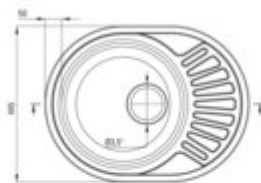

TWIST

Steel sink, 1-bowl with drainer

Product code: ZEU_011C

EAN: 5907650846413

Color: satin

Warranty [years]: 2

Sink

Finish	satin
Surface type	smooth, satin
Material	steel 201
Installation method	inset
Number of bowls	1
Minimum cabinet width [mm]	450
Width [mm]	445
Length [mm]	580
Height [mm]	160
Bowl depth [mm]	160
Cut-out Length [mm]	560
Cut-out Width [mm]	425
Reversible	yes
Equipped with accessories	yes
Drain diameter	3.5"

Sink waste kit

Finish	steel
Plug type	manual
Low siphon/ Space saver	yes
possibility to connect a dishwasher/ washing machine	yes

Features:

- High-strength stainless steel
- The sink is equipped with fittings with a connection to the dishwasher
- Natural antiseptic properties of steel
- Dedicated cleaning agent, safe for cleaned surfaces
- Reversible steel sink - install with the bowl on the left or right side
- Self-drilling tap hole - without voiding the warranty.