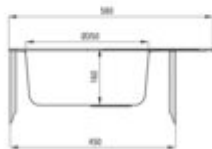

TWIST

Steel sink, 1-bowl with drainer

Product code: ZEU_011C

EAN: 5907650846413

Color: satin

Warranty [years]: 2

Sink

Finish	satin
Surface type	smooth, satin
Material	steel 201
Installation method	inset
Number of bowls	1
Minimum cabinet width [mm]	450
Width [mm]	445
Length [mm]	580
Height [mm]	160
Bowl depth [mm]	160
Cut-out Length [mm]	560
Cut-out Width [mm]	425
Reversible	yes
Equipped with accessories	yes
Drain diameter	3.5"