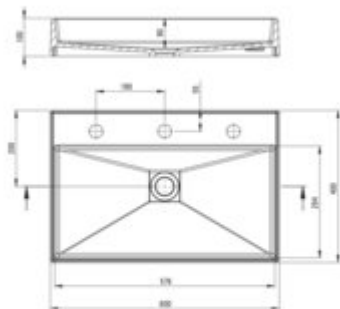

CORREO Granite washbasin, countertop

Product code: CQR_TU6S

EAN: 5908212097786

Color: anthracite metallic

Warranty [years]: 10

Finish	anthracite metallic
Material	granite
Installation method	countertop/standing
Width [mm]	400
Length [mm]	600
Height [mm]	100
Depth [mm]	80
Pre-drilled tap holes	3
Antibacterial	yes
Hydrophobicity	yes
Without overflow	yes

Features:

- Properties of Deante granite: resistance to impact, high temperature, discoloration, therm
- Customizable elements - connect consoles and posts your way
- Dedicated cleaning agent, safe for cleaned surfaces
- Hydrophobic properties repel water molecules
- The finish enriched with silver ions adds antiseptic properties
- Only the best materials, the quality of which has been confirmed by laboratory tests