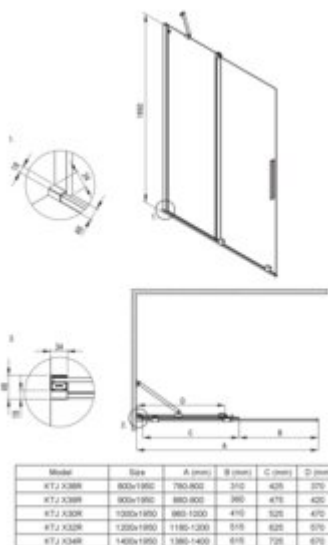

PRIZMA
Shower cabin, square

Product code: KPN0P10P10
EAN: 5907650899730
Color: chrome
Warranty [years]: 5

Model	Type	A (mm)	B (mm)	C (mm)	D (mm)
WTJ K388	800x1950	790-800	310	620	570
WTJ K388	900x1950	880-900	360	670	620
WTJ K326	1200x1950	1180-1200	410	720	670
WTJ K326	1200x1950	1180-1200	510	820	670
WTJ K348	1400x1950	1380-1400	510	720	670

Showe cabin

Finish	chrome
Width [mm]	1000
Height [mm]	1950
Glass finish	transparent
Glass thickness [mm]	6
Active cover	yes
Side dimension [mm]	1000
Railings	short to perpendicular wall/long to parallel wall
Tempered glass TOTAL WHITE	no
Reversible doors	yes
Installation without shower tray	yes possible
Possibility to install a railing to a perpendicular wall	yes