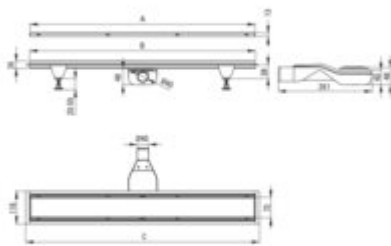

Linear drain, floor

Product code: KOS_R08D

EAN: 5907650868460

Color: brushed gold

Warranty [years]: 10

Model	A [mm]	B [mm]	C [mm]
KOS-R08D	800	800	630
KOS-R07C	600	700	730
KOS-R08C	700	800	830
KOS-R09C	900	900	930
KOS-R10C	1000	1000	1030

Length [mm]	800
Material	stainless steel
Siphon flow [L/min]	36
Siphon 360 degrees	yes
Siphon included	yes
Siphon cleaned from the top	yes
Connection diameter [mm]	50
adjustable feet included	yes
Reversible drain	yes
Waterproofing mat	yes

Features:

- The drain is made of high quality stainless steel
- The set includes feet for easy leveling and a hook for removing the grate
- Easy to clean siphon
- Only the best materials, the quality of which has been confirmed by laboratory tests
- Hygienic certificate of the National Institute of Hygiene confirming the product's compliance
- Possibility to choose installation method
- Dedicated cleaning agent, safe for cleaned surfaces
- Insert wet/dry - effective barrier against sewage odors