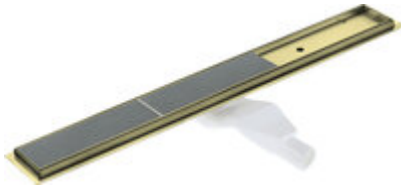

Linear drain, floor

Product code: KOS_R08D

EAN: 5907650868460

Color: brushed gold

Warranty [years]: 10

Model	A [mm]	B [mm]	C [mm]
KOS-R08D	800	800	630
KOS-R07C	600	700	730
KOS-R08C	700	800	830
KOS-R09C	900	900	930
KOS-R10C	1000	1000	1030

Length [mm]	800
Material	stainless steel
Siphon flow [L/min]	36
Siphon 360 degrees	yes
Siphon included	yes
Siphon cleaned from the top	yes
Connection diameter [mm]	50
adjustable feet included	yes
Reversible drain	yes
Waterproofing mat	yes

Features:

- The drain is made of high quality stainless steel
- The set includes feet for easy leveling and a hook for removing the grate
- Easy to clean siphon
- Only the best materials, the quality of which has been confirmed by laboratory tests
- Hygienic certificate of the National Institute of Hygiene confirming the product's compliance
- Possibility to choose installation method
- Dedicated cleaning agent, safe for cleaned surfaces
- Insert wet/dry - effective barrier against sewage odors