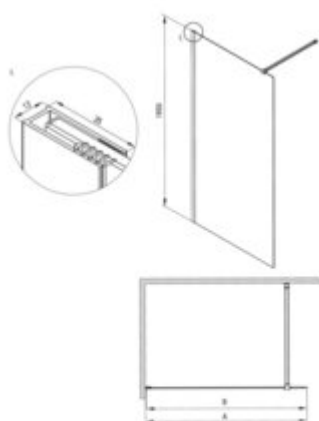

PRIZMA

Shower wall, walk-in

Product code: KTJ_A37P

EAN: 5907650885504

Color: bianco

Warranty [years]: 5

Model	Size	A (mm)	B (mm)
KTJ_A37P	700x1950	680	1950
KTJ_A37P	800x1950	760	1950
KTJ_A37P	900x1950	860	1950
KTJ_A37P	1000x1950	960	1950
KTJ_A37P	1100x1950	1060	1950
KTJ_A37P	1200x1950	1160	1950

Shower door

rails adjustable stiffening the cabin

Showe cabin

Finish	bianco
Width [mm]	700
Height [mm]	1950
Glass finish	transparent
Glass thickness [mm]	6
Active cover	yes
Side dimension [mm]	680
Reversible doors	yes
Installation without shower tray	yes possible