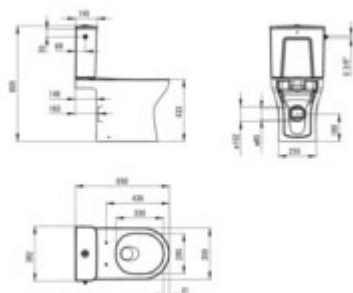

JASMIN

Toilet bowl, close-coupled

Product code: CDJD6RPS

EAN: 5907650868248

Color: white

Warranty [years]: 10

Finish	white
Material	ceramic
Type	standing
Rim type	rimless
Hidden mountings	yes
Width [mm]	382
Length [mm]	650
Height [mm]	805
Toilet seat	included
Mounting kit included	yes
Additional features	toilet seat included

Features:

- Quick and easy disconnection function
- The dual flush button allows adjustment of the water volume used for flushing: 3 L or 4.5 L.
- Hygienic certificate of the National Institute of Hygiene confirming the product's compliance
- Soft-close toilet seat included
- Hard and durable ceramics does not lose its properties with long use
- Antibacterial coating, preventing the growth of microorganisms
- Rimless bowl for easy cleaning and hygiene
- Cleaning agent for fixtures in all colors available