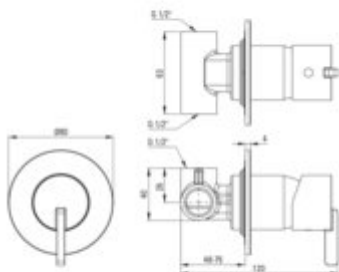

SILIA

Shower mixer, concealed

Product code: BQS_R44L

EAN: 5907650859673

Color: brushed gold

Warranty [years]: 7

Mixer

Finish	brushed gold
Material	brass
Mixer type	single-handle, mixer
Installation method	concealed
Flow class [l/min]	S - 15.1-19.8 l/min
Acoustic group [dB]	I (x ≤ 20)

Mixer cartridge

Ceramic cartridge size	35 mm
------------------------	-------

Features:

- The faucet includes a concealed element
- Flush-mounted installation ensures the aesthetics of the bathroom
- Only the best materials, the quality of which has been confirmed by laboratory tests
- Noble form and timeless simplicity
- Innovative and easy to maintain brushed gold coating
- Cleaning agent for fixtures in all colors available
- Coating applied using the PVD method
- Deante Design Studio Collection