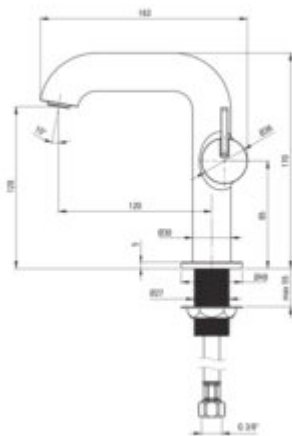

SILIA

Washbasin tap, with rectangular spout

Product code: BQS_D24M

EAN: 5907650818137

Color: titanium

Warranty [years]: 7

Mixer

Finish	titanium
Material	brass
Mixer type	single-handle, mixer
Installation method	standing
Total mixer height [mm]	170
Flow class [l/min]	Z - 4-9 l/min
Acoustic group [dB]	I (x <= 20)

Mixer cartridge

Ceramic cartridge size	25 mm
------------------------	-------

Spout

Mixer spout range [mm]	120
Material	brass

Aerator

Aerator type	flat, swivel, honeycomb
Aerator size	M24

Connecting hose

Length [mm]	450
Installation thread	3/8"
Connection thread	M10

Features:

- Deante Design Studio Collection
- Noble form and timeless simplicity
- The mixer is equipped with a stream aerator
- Innovative, durable and easy to clean Titanium coating
- The mixer body is made of the highest quality brass
- 45 cm connection hoses included
- The mounting sleeve facilitates the installation of the mixer
- The movable aerator allows you to direct the water stream
- Only the best materials, the quality of which has been confirmed by laboratory tests
- Z flow class (4-9 l/min) allowing for water consumption reduction
- The lever on the side makes it easier to keep the spout clean
- Cleaning agent for fixtures in all colors available