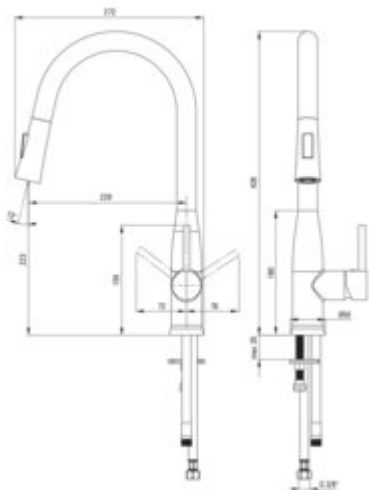

Product code: BDH_A72M

EAN: 5907650821298

Color: bianco

Warranty [years]: 7

Mixer

Finish	bianco
Material	brass
Mixer type	mixer, single-handle
Installation method	standing
Total mixer height [mm]	439
Flow class [l/min]	Z - 4-9 l/min
Acoustic group [dB]	I (x <= 20)
Check valves	yes

Mixer cartridge

Ceramic cartridge size	35 mm
------------------------	-------

Spout

Spout type	pull-out
Mixer spout range [mm]	229
Material	stainless steel

Aerator

Aerator type	honeycomb
Aerator size	M16

Connecting hose

Length [mm]	450
Installation thread	3/8"
Connection thread	M10

Hose

Length [mm]	1500
-------------	------

Hand shower

Number of functions	2
---------------------	---

Features:

- The mixer body is made of the highest quality brass
- The mixer is equipped with a stream aerator
- The mixer with functional pull-out spout
- 45 cm connection hoses included
- Z flow class (4-9 l/min) allowing for water consumption reduction
- The mixer is equipped with non-return valves so that the mixed water does not flow back in
- 2-function spout
- Innovative and durable Bianco coating
- Only the best materials, the quality of which has been confirmed by laboratory tests
- Cleaning agent for fixtures in all colors available