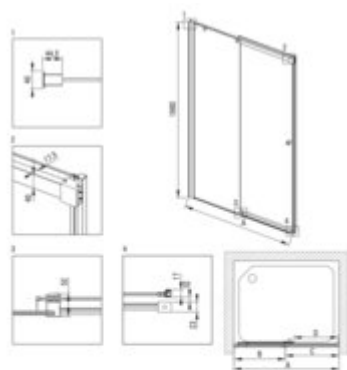

KERRIA PLUS Shower doors

Product code: KTSP012P
EAN: 5907650820369
Color: chrome
Warranty [years]: 5

Shower door

Finish	chrome
Width [mm]	1200
Height [mm]	2000
Glass finish	transparent
Glass thickness [mm]	6
Active cover installation	yes
Masking of assembly elements	to be completed with KTS walk-in
Profiles levelling the curvature of the walls	yes
Holders	with safety
Tempered glass TOTAL WHITE	yes
Reversible doors	yes
Silent closing	yes
Installation without shower tray possible	yes
Lifting hinges	no
Hinges flush with the glass	no
possibility to cut the upper guide and threshold strip	yes
Showe cabin	
Side dimension [mm]	1210

Features:

- Hydrophobic Active-Cover coating that makes it easier for water to run off the glass
- Covering of assembly elements
- TOTALWHITE transparent glass
- Profiles leveling the curvature of the walls
- Safe and durable tempered glass
- Dedicated cleaning agent, safe for cleaned surfaces
- Dedicated to Active Cover surfaces
- Reversible door that allows the cabin to be mounted on the right or left side
- The profile system makes it possible to reduce the curvature of the walls
- Only the best materials, the quality of which has been confirmed by laboratory tests
- Resistance to impacts, chemicals and stains in accordance with PN-EN 14428+A1:2008 norm, c
- The shower enclosure can be installed directly on tiles or on Correo (KQR) granite shower trays as well as Kerria Plus (KTS) and Silia (KSKA) acrylic shower trays.