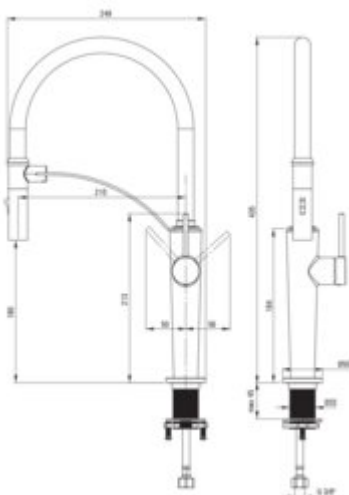

CORDA Kitchen tap

Product code: BRC_D72M

EAN: 5907650863984

Color: titanium

Warranty [years]: 7

Mixer

Finish	titanium
Material	steel 304
Mixer type	single-handle, mixer
Installation method	standing
Flow class [l/min]	Z - 4-9 l/min
Acoustic group [dB]	I (x ≤ 20)

Mixer cartridge

Ceramic cartridge size	25 mm
------------------------	-------

Spout

Spout type	elastic
Material	silicone

Aerator

Aerator type	honeycomb
Aerator size	M15

Connecting hose

Length [mm]	600
Installation thread	3/8"
Connection thread	M10

Hand shower

Number of functions	2
---------------------	---

Features:

- Deante Design Studio Collection
- The mixer is equipped with a stream aerator
- Z flow class (4-9 l/min) allowing for water consumption reduction
- The mounting sleeve facilitates the installation of the mixer
- 45 cm connection hoses included
- Magnetic spout holder
- Innovative, durable and easy to clean Titanium coating
- 2-function spout
- Dedicated cleaning agent, safe for cleaned surfaces