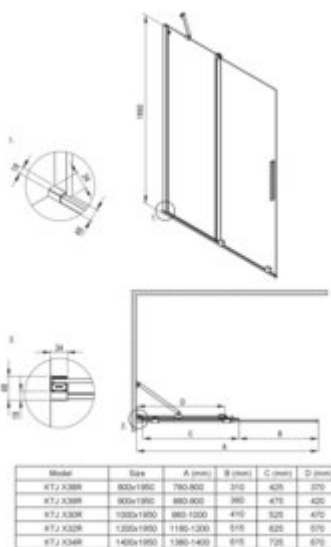

PRIZMA
Shower cabin, rectangular

Product code: KPNFP12S08
EAN: 5907650899488
Color: brushed steel
Warranty [years]: 5

Showe cabin (KTJ_F32R)

Width [mm]	1200
Height [mm]	1950
Glass finish	transparent
Glass thickness [mm]	6
Active cover	yes
Side dimension [mm]	1200
Railings	short to perpendicular wall/long to parallel wall
Tempered glass TOTAL WHITE	no
Reversible doors	yes
Installation without shower tray possible	yes
Possibility to install a railing to a perpendicular wall	yes

Showe cabin (KTJ_F38P)

Width [mm]	800
Height [mm]	1950
Glass finish	transparent
Glass thickness [mm]	6
Active cover	yes
Side dimension [mm]	780
Tempered glass TOTAL WHITE	no
Reversible doors	yes
Installation without shower tray possible	yes

Shower door

rails	adjustable stiffening the cabin
-------	---------------------------------

Features:

- Safe and durable tempered glass
- Hydrophobic Active-Cover coating that makes it easier for water to run off the glass
- Dedicated to Active Cover surfaces
- Only the best materials, the quality of which has been confirmed by laboratory tests
- Possibility to install the cabin without a shower tray, directly on the tiles
- Resistance to impacts, chemicals and stains in accordance with PN-EN 14428+A1:2008 norm, c
- Free combination of elements
- Dedicated cleaning agent, safe for cleaned surfaces