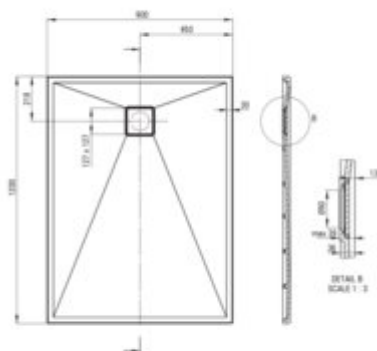

CORREO Granite shower tray, rectangular

Product code: KQR_N43B

EAN: 5908212095768

Color: nero

Warranty [years]: 10

Finish	nero
Material	granite
Shape	rectangular
Width [mm]	900
Length [mm]	1200
Height [mm]	36
Installation method	directly on the spout, on the floor level, on the construction material support
Drain diameter	90
possibility to cut to size	yes
Hydrophobicity	yes

Features:

- Properties of Deante granite: resistance to impact, high temperature, discoloration, therm
- Hydrophobic properties repel water molecules
- For installation at floor level, directly on the screed or supported by construction mater
- Possibility of cutting the granite shower tray
- Warning! The NHC_029C siphon fits this shower tray
- Warning! The NHC_029D siphon fits this shower tray
- Dedicated cleaning agent, safe for cleaned surfaces
- Only the best materials, the quality of which has been confirmed by laboratory tests
- Anti-slip properties of granite shower trays
- The finish enriched with silver ions adds antiseptic properties