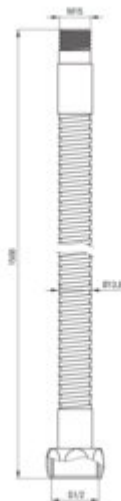

## Shower hose, for 3-hole bath mixers

**Product code:** XDWJ1VCNM

**EAN:** 5907650801771

**Color:** chrome

**Warranty [years]:** 2

Finish	chrome
Length [mm]	1500
Braid type	double braided
Braid material	stainless steel
Tip material	brass
end at the faucet - type	hexagonal
Dimension	1/2"
end at the shower hand - type	thread
Dimension	M15

### Features:

- Durable hose ends made of brass
- Only the best materials, the quality of which has been confirmed by laboratory tests
- Dedicated cleaning agent, safe for cleaned surfaces