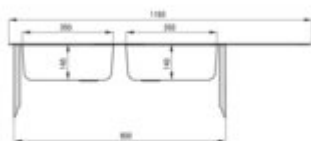

### Sink

Finish	satin
Surface type	smooth, satin
Material	steel 201
Installation method	inset
Number of bowls	2
Minimum cabinet width [mm]	800
Width [mm]	500
Length [mm]	1160
Height [mm]	140
Bowl depth [mm]	140
2nd bowl depth [mm]	140
Cut-out Length [mm]	1145
Cut-out Width [mm]	480
Reversible	yes
Equipped with accessories	yes
Drain diameter	2"