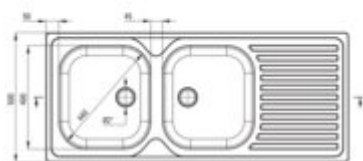

## Steel sink, 2-bowl with drainer

Product code: ZEU\_0210

EAN: 5908212005590

Color: satin

Warranty [years]: 2

### Sink

Finish	satin
Surface type	smooth, satin
Material	steel 201
Installation method	inset
Number of bowls	2
Minimum cabinet width [mm]	800
Width [mm]	500
Length [mm]	1160
Height [mm]	140
Bowl depth [mm]	140
2nd bowl depth [mm]	140
Cut-out Length [mm]	1145
Cut-out Width [mm]	480
Reversible	yes
Equipped with accessories	yes
Drain diameter	2"