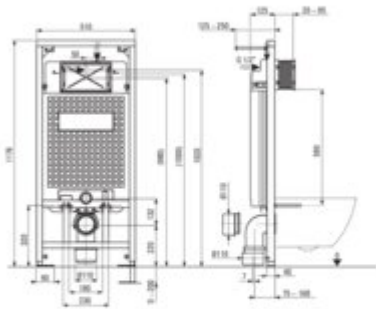

BLUR

Toilet set, concealed

Product code: CDZA6ZPW

EAN: 5908212099773

Color: bianco, white

Warranty [years]: 10

Concealed toilet frame

Frame height adjustment [mm]	200
Tank capacity [l]	9
Double flushing [l]	3/6
Designated for light casing	yes
Designated for installation in front of the load-bearing wall	yes
Connection valve G1/2"	yes
Silent flushing and filling	yes
Mounting bolts spacing 180 mm and 230 mm	yes

Toilet bowl

Finish	white
Type	wall-mounted
Rim type	rimless
Hidden mountings	yes

Toilet seat

Slow-close toilet seat	yes
Slim toilet seat	yes
Quick seat detachment	yes
Antibacterial	yes

Flush button

Finish	bianco
Surface type	matte
Button type	duple