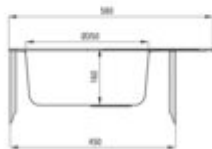

TWIST

Steel sink, 1-bowl with drainer

Product code: ZEU_311C

EAN: 5907650846420

Color: décor

Warranty [years]: 2

Sink

Finish	décor
Surface type	décor
Material	steel 201
Installation method	inset
Number of bowls	1
Minimum cabinet width [mm]	450
Width [mm]	445
Length [mm]	580
Height [mm]	160
Bowl depth [mm]	160
Cut-out Length [mm]	560
Cut-out Width [mm]	425
Reversible	yes
Equipped with accessories	yes
Drain diameter	3.5"