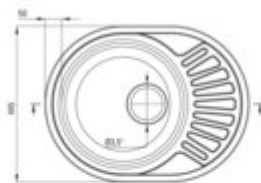

TWIST

Steel sink, 1-bowl with drainer

Product code: ZEU_311C

EAN: 5907650846420

Color: décor

Warranty [years]: 2

Sink

Finish	décor
Surface type	décor
Material	steel 201
Installation method	inset
Number of bowls	1
Minimum cabinet width [mm]	450
Width [mm]	445
Length [mm]	580
Height [mm]	160
Bowl depth [mm]	160
Cut-out Length [mm]	560
Cut-out Width [mm]	425
Reversible	yes
Equipped with accessories	yes
Drain diameter	3.5"

Sink waste kit

Finish	steel
Plug type	manual
Low siphon/ Space saver	yes
possibility to connect a dishwasher/ washing machine	yes

Features:

- High-strength stainless steel
- The sink is equipped with fittings with a connection to the dishwasher
- Natural antiseptic properties of steel
- The décor finish has increased scratch resistance
- Dedicated cleaning agent, safe for cleaned surfaces
- Self-drilling tap hole - without voiding the warranty.