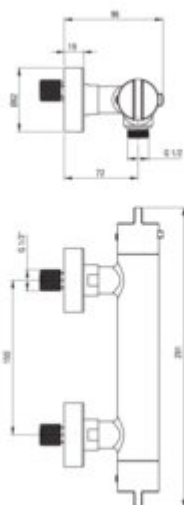

THERM

Shower mixer, thermostatic

Product code: BCH_A4BT

EAN: 5907650873433

Color: bianco

Warranty [years]: 7

Mixer

Finish	bianco
Material	brass
Mixer type	two-handle, thermostatic
Installation method	wall-mounted
Total mixer height [mm]	96
Flow class [l/min]	S - 15.1-19.8 l/min
Acoustic group [dB]	II (20 < x <= 30)
Check valves	yes

Mixer cartridge

Temperature lock	yes
------------------	-----

Features:

- Thermostatic cartridge for precise water temperature setting
- The mixer body is made of the highest quality brass
- Innovative and easy-to-maintain coating - bianco
- Only the best materials, the quality of which has been confirmed by laboratory tests
- 38°C temperature lock
- Ergonomic knobs
- Top grade brass
- Combination of functionality and aesthetics
- Reinforced check valves compensate for pressure surges
- Cleaning agent for fixtures in all colors available