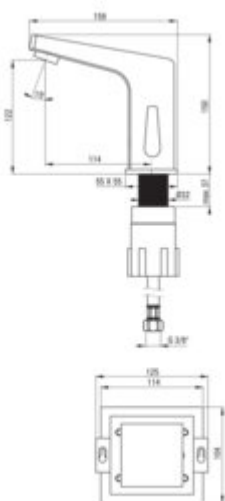

SENSOR

Washbasin tap, contactless

Product code: BCH_029V

EAN: 5908212053997

Color: chrome

Warranty [years]: 7

Mixer

Finish	chrome
Material	brass
Mixer type	sensor, mixer
Installation method	standing
Total mixer height [mm]	150
Flow class [l/min]	Z - 4-9 l/min
Acoustic group [dB]	II (20 < x <= 30)
Check valves	yes

Spout

Spout type	still
Mixer spout range [mm]	114
Material	brass

Aerator

Aerator type	honeycomb
Aerator size	M24

Connecting hose

Length [mm]	450
Installation thread	1/2"
Connection thread	M10

Features:

- The mixer body is made of the highest quality brass
- Contactless tap with a motion sensor
- The mixer is equipped with a stream aerator
- The mounting sleeve facilitates the installation of the mixer
- 45 cm connection hoses included
- Z flow class (4-9 l/min) allowing for water consumption reduction
- The mixer is equipped with non-return valves so that the mixed water does not flow back in
- Only the best materials, the quality of which has been confirmed by laboratory tests
- The mixer is manufactured in Poland, with the utmost care for product quality.
- Cleaning agent for fixtures in all colors available