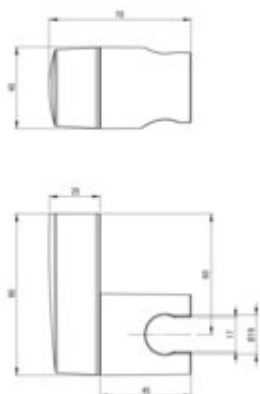

Wall bracket, for hand shower

Product code: ANN_N21U

EAN: 5907650821342

Color: nero

Warranty [years]: 2

Finish	nero
Material	ABS
installation	wall-mounted
Hand shower angle adjustment	yes

Features:

- Innovative, durable and easy to clean Nero coating
- Shower hand angle adjustment
- Dedicated cleaning agent, safe for cleaned surfaces