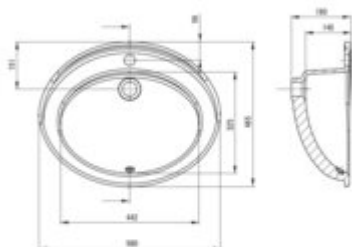

ROUND

Ceramic washbasin, recessed

Product code: CGR_6U6B

EAN: 5908322046278

Color: white

Warranty [years]: 10

Finish	white
Material	ceramic
Installation method	recessed
Width [mm]	463
Length [mm]	580
Height [mm]	188
Depth [mm]	140
Hole for the tap	yes
Without overflow	yes

Features:

- Hard and durable ceramics does not lose its properties with long use
- Antibacterial coating, preventing the growth of microorganisms
- Dedicated cleaning agent, safe for cleaned surfaces
- Only the best materials, the quality of which has been confirmed by laboratory tests