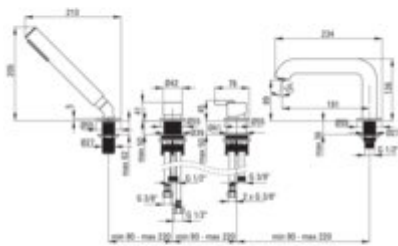

### Mixer

Finish	bianco
Material	brass
Mixer type	single-handle, mixer
Installation method	standing
Total mixer height [mm]	205
Flow class [l/min]	A <= 15 (9.1 - 15)
Acoustic group [dB]	I (x <= 20)

### Mixer cartridge

Ceramic cartridge size	35 mm
------------------------	-------

### Connecting hose

Length [mm]	450
Installation thread	3/8"
Connection thread	M12

### Hose

Length [mm]	1500
Anti-twist	1