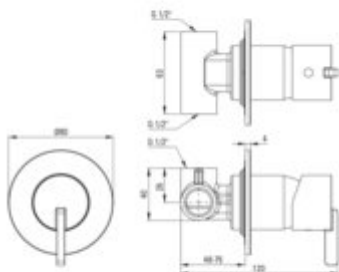

SILIA

Shower mixer, concealed

Product code: BQS_R44L

EAN: 5907650859673

Color: brushed gold

Warranty [years]: 7

Mixer

Finish	brushed gold
Material	brass
Mixer type	single-handle, mixer
Installation method	concealed
Flow class [l/min]	S - 15.1-19.8 l/min
Acoustic group [dB]	I (x <= 20)

Mixer cartridge

Ceramic cartridge size	35 mm
------------------------	-------

Features:

- The faucet includes a concealed element
- Flush-mounted installation ensures the aesthetics of the bathroom
- Only the best materials, the quality of which has been confirmed by laboratory tests
- Noble form and timeless simplicity
- Innovative and easy to maintain brushed gold coating
- Cleaning agent for fixtures in all colors available
- Coating applied using the PVD method
- Deante Design Studio Collection