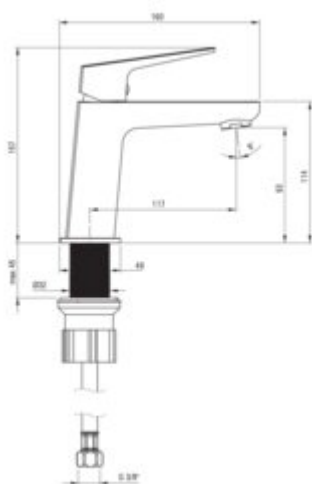

## Washbasin tap

Product code: BQL\_N20M

EAN: 5907650870074

Color: nero

Warranty [years]: 7

### Mixer cartridge

Ceramic cartridge size	26 mm
------------------------	-------

### Spout

Spout type	still
Mixer spout range [mm]	117

### Connecting hose

Length [mm]	450
Installation thread	3/8"
Connection thread	M10