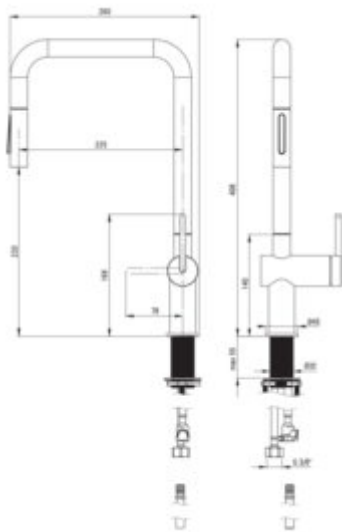

MOMI Kitchen tap

Product code: BKM_R73N

EAN: 5907650867401

Color: brushed gold

Warranty [years]: 7

Mixer

Finish	brushed gold
Material	steel 304
Mixer type	single-handle, mixer
Installation method	standing
Flow class [l/min]	Z - 4-9 l/min
Acoustic group [dB]	I (x ≤ 20)

Mixer cartridge

Ceramic cartridge size	35 mm
------------------------	-------

Spout

Spout type	pull-out, swivel
Material	steel 304

Aerator

Aerator type	honeycomb
--------------	-----------

Connecting hose

Length [mm]	600
Installation thread	3/8"
Connection thread	M8

Hose

Length [mm]	1800
-------------	------

Hand shower

Number of functions	2
---------------------	---

Features:

- Deante Design Studio Collection
- Only the best materials, the quality of which has been confirmed by laboratory tests
- The mixer is equipped with a stream aerator
- Z flow class (4-9 l/min) allowing for water consumption reduction
- 45 cm connection hoses included
- The mounting sleeve facilitates the installation of the mixer
- The mixer is equipped with non-return valves so that the mixed water does not flow back in
- Innovative and easy to maintain brushed gold coating
- Coating applied using the PVD method