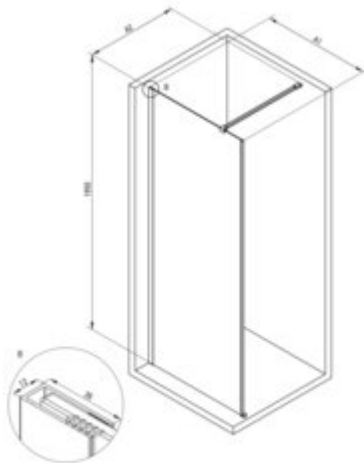

PRIZMA
Shower wall, walk-in

Product code: KTJ_N39P
EAN: 5907650839460
Color: nero
Warranty [years]: 5

Shower door

rails adjustable stiffening the cabin

Showe cabin

Finish	nero
Width [mm]	900
Height [mm]	1950
Glass finish	transparent
Glass thickness [mm]	6
Active cover	yes
Side dimension [mm]	880
Tempered glass TOTAL WHITE	no
Reversible doors	yes
Installation without shower tray	yes
possible	

Features:

- Only the best materials, the quality of which has been confirmed by laboratory tests
- Hydrophobic Active-Cover coating that makes it easier for water to run off the glass
- Possibility to install the cabin without a shower tray, directly on the tiles
- Safe and durable tempered glass
- Dedicated to Active Cover surfaces
- Resistance to impacts, chemicals and stains in accordance with PN-EN 14428+A1:2008 norm, c
- Reversible door that allows the cabin to be mounted on the right or left side
- Dedicated cleaning agent, safe for cleaned surfaces
- Free combination of elements