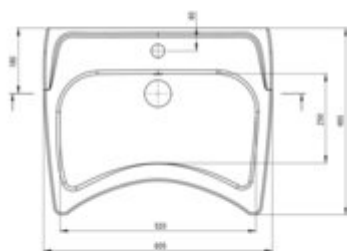

VITAL

Ceramic washbasin, wall-mounted

Product code: CDV_6U6W

EAN: 5908212042953

Color: white

Warranty [years]: 10

Finish	white
Material	ceramic
Installation method	wall-mounted
Width [mm]	495
Length [mm]	605
Height [mm]	200
Depth [mm]	150
Hole for the tap	yes

Features:

- Hard and durable ceramics does not lose its properties with long use
- Antibacterial coating, preventing the growth of microorganisms
- Dedicated cleaning agent, safe for cleaned surfaces
- Only the best materials, the quality of which has been confirmed by laboratory tests