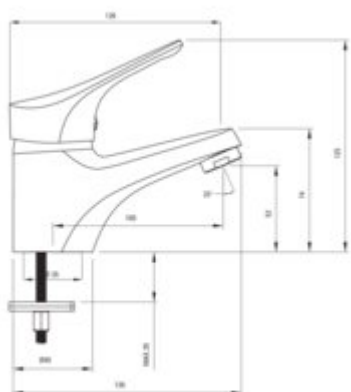

## Washbasin tap, with automatic plug

Product code: BOJ\_021M

EAN: 5908212008379

Color: chrome

Warranty [years]: 5

### Mixer

|                          |                      |
|--------------------------|----------------------|
| Finish                   | chrome               |
| Material                 | brass                |
| Mixer type               | single-handle, mixer |
| Installation method      | standing             |
| Total mixer height [mm]  | 125                  |
| Flow class [l/min]       | A ≤ 15 (9.1 - 15)    |
| Acoustic group [dB]      | I (x ≤ 20)           |
| Plug included in the set | yes                  |

### Mixer cartridge

|                        |       |
|------------------------|-------|
| Ceramic cartridge size | 40 mm |
|------------------------|-------|

### Connecting hose

|                     |      |
|---------------------|------|
| Length [mm]         | 350  |
| Installation thread | 3/8" |
| Connection thread   | M10  |