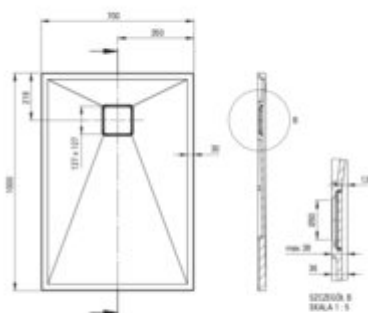

CORREO

Granite shower tray, rectangular

Product code: KQR_S75B

EAN: 5907650837749

Color: metallic grey

Warranty [years]: 10

Finish	metallic grey
Material	granite
Shape	rectangular
Width [mm]	700
Length [mm]	1000
Height [mm]	36
Installation method	directly on the spout, on the construction material support, on the floor level
Drain diameter	90
possibility to cut to size	yes
Hydrophobicity	yes

Features:

- Properties of Deante granite: resistance to impact, high temperature, discoloration, therm
- Hydrophobic properties repel water molecules
- For installation at floor level, directly on the screed or supported by construction mater
- Possibility of cutting the granite shower tray
- Warning! The NHC_029C siphon fits this shower tray
- Warning! The NHC_029D siphon fits this shower tray
- Only the best materials, the quality of which has been confirmed by laboratory tests
- The finish enriched with silver ions adds antiseptic properties
- Dedicated cleaning agent, safe for cleaned surfaces
- Anti-slip properties of granite shower trays