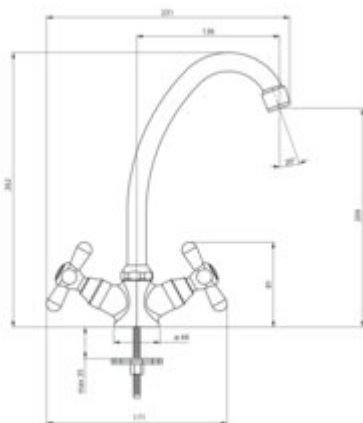

## Mixer

Finish	chrome
Material	brass
Mixer type	two-handle, mixer
Installation method	standing
Total mixer height [mm]	262
Flow class [l/min]	S - 15.1-19.8 l/min
Acoustic group [dB]	II (20 < x <= 30)

## Mixer cartridge

Ceramic cartridge size	1/2"
------------------------	------

## Spout

Spout type	swivel
Mixer spout range [mm]	136
Material	steel 304

## Connecting hose

Length [mm]	350
Installation thread	3/8"
Connection thread	M10