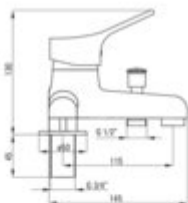

JOKO

Bath mixer

Product code: BOJ_015M

EAN: 5908212053362

Color: chrome

Warranty [years]: 5

Mixer

Finish	chrome
Material	brass
Mixer type	single-handle, mixer
Installation method	standing
Total mixer height [mm]	130
Flow class [l/min]	A <= 15 (9.1 - 15)
Acoustic group [dB]	I (x <= 20)

Mixer cartridge

Ceramic cartridge size	40 mm
------------------------	-------

Spout

Spout type	still
Mixer spout range [mm]	115
Material	brass

Function switch

Switch type	pressure
-------------	----------

Aerator

Aerator type	honeycomb
Aerator size	M24

Features:

- Cleaning agent for fixtures in all colors available