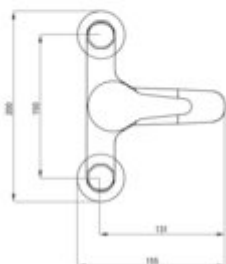

JOKO

Bath mixer

Product code: BOJ_015M

EAN: 5908212053362

Color: chrome

Warranty [years]: 5

Mixer

Finish	chrome
Material	brass
Mixer type	single-handle, mixer
Installation method	standing
Total mixer height [mm]	130
Flow class [l/min]	A <= 15 (9.1 - 15)
Acoustic group [dB]	I (x <= 20)

Mixer cartridge

Ceramic cartridge size	40 mm
------------------------	-------

Spout

Spout type	still
Mixer spout range [mm]	115
Material	brass

Function switch

Switch type	pressure
-------------	----------

Aerator

Aerator type	honeycomb
Aerator size	M24

Features:

- Cleaning agent for fixtures in all colors available