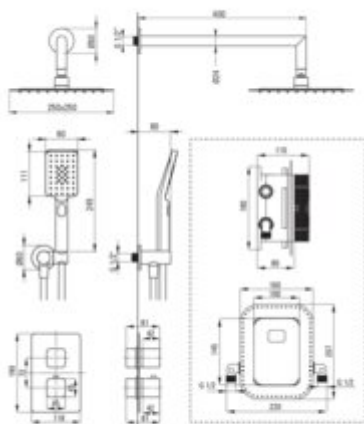

Concealed shower set, with thermostatic BOX

Product code: BXYZDECT

EAN: 5907650890195

Color: titanium

Warranty [years]: 7

Mixer (BXY_X44Z)

Mixer type	Concealed BOX
Installation method	concealed

Mixer (BXY_M44M)

Mixer type	concealed BOX body, mixer
Installation method	concealed
Flow class [l/min]	B ≤ 25.2 (19.9 - 25.2)
Acoustic group [dB]	I (x ≤ 20)

Spout

Spout type	still
Range of shower/ bath spout [mm]	388

Shower overhead

Shape	square
Material	stainless steel
Width [mm]	250
Length [mm]	250
Anti-calc	yes
Number of functions	1
Stream type	rain

Hand shower

Number of functions	3
Anti-calc	yes
Stream type	rain, mixed, mist

Hose

Length [mm]	1500
Braid material	PVC
Anti-twist	1

Angled hose connector

Finish	titanium
Connection type	for hose
Shape	round
Material	brass
Connection thread	yes
Concealed mounting	yes

Features:

- Innovative, durable and easy to clean Titanium coating
- Only the best materials, the quality of which has been confirmed by laboratory tests
- Flush-mounted installation ensures the aesthetics of the bathroom
- Anti-twist system, preventing the hose from twisting
- Anti-calc system facilitating the removal of limescale deposits
- Convenient installation - you can install the BOX now and choose external elements at any
- The best materials guarantee durability and reliability of the product
- Timelessness and unlimited creative possibilities
- Complementarity and comprehensiveness of the offer
- Thermostatic cartridge for precise water temperature setting
- The mixer body is made of the highest quality brass
- 3-function shower switch, able to lock to 1, 2 or 3 functions
- Dedicated cleaning agent, safe for cleaned surfaces