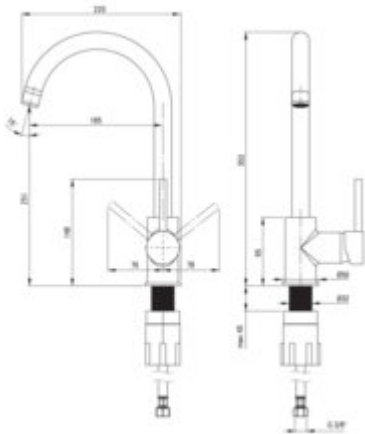

MILIN

Kitchen tap

Product code: BEU_S62M

EAN: 5908212060902

Color: grey matte

Warranty [years]: 7

Mixer

Finish	grey
Material	brass
Mixer type	single-handle, mixer
Installation method	standing
Total mixer height [mm]	353
Flow class [l/min]	Z - 4-9 l/min
Acoustic group [dB]	I (x <= 20)

Mixer cartridge

Ceramic cartridge size	35 mm
------------------------	-------

Spout

Spout type	swivel
Mixer spout range [mm]	185
Material	stainless steel

Aerator

Aerator type	honeycomb
Aerator size	M22

Connecting hose

Length [mm]	450
Installation thread	3/8"
Connection thread	M10

Features:

- The mixer body is made of the highest quality brass
- The mixer is equipped with a stream aerator
- The mounting sleeve facilitates the installation of the mixer
- 45 cm connection hoses included
- Z flow class (4-9 l/min) allowing for water consumption reduction
- Only the best materials, the quality of which has been confirmed by laboratory tests
- Cleaning agent for fixtures in all colors available