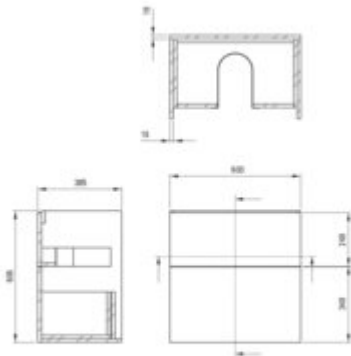

PRIZMA

Bathroom vanity, with washbasin

Product code: STKU6U6U6M

EAN: 5908212000977

Color: cashmere

Warranty [years]: 2

Furniture

Finish	cashmere
Installation method	wall-mounted
Width [mm]	600
Height [mm]	600
Depth [mm]	385
Material	MDF, particle board
Mounting kit included	no

Washbasin

Finish	white
Material	ceramic
Hole for the tap	yes

Features:

- Push to open system - opening drawers by pressing the front.
- SlowMotion drawers with full extension
- Please note: To ensure the set is complete and ready for installation, it is necessary to purchase the siphon and waste plug separately - they are not included in the set.
- Polish quality with care for the environment
- Exceptional durability thanks to appropriate UV varnishes
- Ready-to-use furniture without the need for assembly
- Hard and durable ceramics does not lose its properties with long use
- Antibacterial coating, preventing the growth of microorganisms
- Only the best materials, the quality of which has been confirmed by laboratory tests
- Dedicated cleaning agent, safe for cleaned surfaces