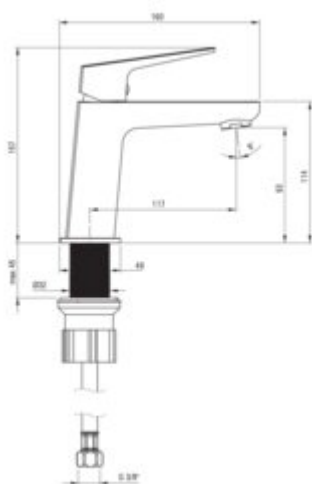

## Washbasin tap

Product code: BQL\_D20M

EAN: 5907650870005

Color: titanium

Warranty [years]: 7

### Mixer

Finish	titanium
Material	brass
Mixer type	single-handle, mixer
Installation method	standing
Total mixer height [mm]	157
Flow class [l/min]	A <= 15 (9.1 - 15)
Acoustic group [dB]	II (20 < x <= 30)

### Mixer cartridge

Ceramic cartridge size	26 mm
------------------------	-------

### Connecting hose

Length [mm]	450
Installation thread	3/8"
Connection thread	M10