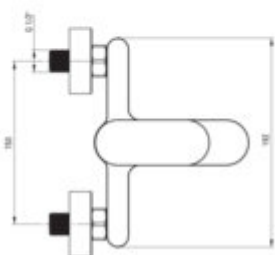

ALPINIA

Bath mixer, wall-mounted

Product code: BGA_010M

EAN: 5908212053492

Color: chrome

Warranty [years]: 7

Mixer

Finish	chrome
Material	brass
Mixer type	single-handle, mixer
Installation method	wall-mounted
Flow class [l/min]	S - 15.1-19.8 l/min
Acoustic group [dB]	I (x <= 20)
Check valves	yes

Mixer cartridge

Ceramic cartridge size	35 mm
------------------------	-------

Spout

Spout type	still
Mixer spout range [mm]	137
Material	brass

Function switch

Switch type	pressure with lock
-------------	--------------------

Aerator

Aerator type	coin-slot
Aerator size	M24

Features:

- The mixer body is made of the highest quality brass
- The mixer is equipped with a stream aerator
- The mixer is equipped with non-return valves so that the mixed water does not flow back in
- Coin-slot aerator
- Light and subtle design
- Only the best materials, the quality of which has been confirmed by laboratory tests
- Cleaning agent for fixtures in all colors available