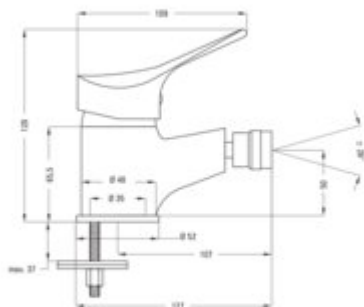

### Mixer

Finish	chrome
Material	brass
Mixer type	single-handle, mixer
Installation method	standing
Total mixer height [mm]	128
Flow class [l/min]	A <= 15 (9.1 - 15)
Acoustic group [dB]	I (x <= 20)

### Mixer cartridge

Ceramic cartridge size	40 mm
------------------------	-------

### Spout

Mixer spout range [mm]	107
------------------------	-----

### Connecting hose

Length [mm]	350
Installation thread	3/8"
Connection thread	M10