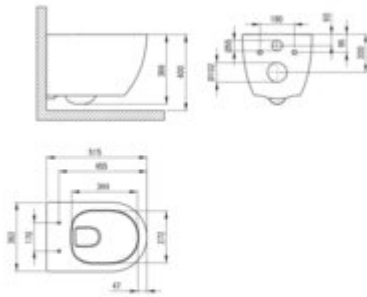

ROUND

Toilet bowl, with seat

Product code: CGRD6ZPW

EAN: 5907650863564

Color: white

Warranty [years]: 10

Toilet bowl

Finish	white
Material	ceramic
Type	wall-mounted
Rim type	rimless
Hidden mountings	yes
Width [mm]	362
Length [mm]	515
Height [mm]	366
Mounting holes spacing / Axis [mm]	180
Toilet seat	included
Mounting kit included	yes

Toilet seat

Finish	white
Material	duroplast
Slow-close toilet seat	yes
Slim toilet seat	yes
Width [mm]	366
Length [mm]	448
Quick seat detachment	yes
Antibacterial	yes
Adjustable mounting spacing	no

Features:

- Hard and durable ceramics does not lose its properties with long use
- Antibacterial coating, preventing the growth of microorganisms
- Only the best materials, the quality of which has been confirmed by laboratory tests
- Rimless bowl for easy cleaning and hygiene
- Soft-close toilet seat included
- Hygienic certificate of the National Institute of Hygiene confirming the product's complia
- Mounting system with hidden fixings
- Dedicated cleaning agent, safe for cleaned surfaces