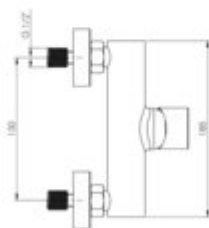

### Mixer

Finish	chrome
Material	brass
Mixer type	single-handle, mixer
Installation method	wall-mounted
Total mixer height [mm]	119
Flow class [l/min]	A <= 15 (9.1 - 15)
Acoustic group [dB]	I (x <= 20)

### Mixer cartridge

Ceramic cartridge size	35 mm
------------------------	-------