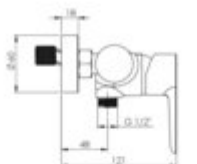

### Mixer

Finish	chrome
Material	brass
Mixer type	single-handle, mixer
Installation method	wall-mounted
Total mixer height [mm]	119
Flow class [l/min]	A <= 15 (9.1 - 15)
Acoustic group [dB]	I (x <= 20)

### Mixer cartridge

Ceramic cartridge size	35 mm
------------------------	-------