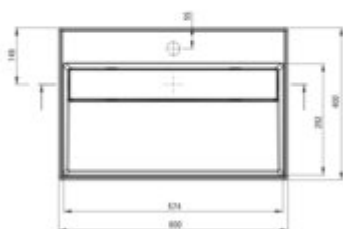

CORREO
Granite washbasin, countertop

Product code: CQR_SU6M

EAN: 5907650865261

Color: metallic grey

Warranty [years]: 10

Finish	metallic grey
Material	granite
Installation method	countertop/standing
Width [mm]	400
Length [mm]	600
Height [mm]	130
Depth [mm]	120
Pre-drilled tap holes	1
Antibacterial	yes
Hydrophobicity	yes
Without overflow	yes

Features:

- Hydrophobic properties repel water molecules
- Properties of Deante granite: resistance to impact, high temperature, discoloration, therm
- The finish enriched with silver ions adds antiseptic properties
- Only the best materials, the quality of which has been confirmed by laboratory tests
- Dedicated cleaning agent, safe for cleaned surfaces