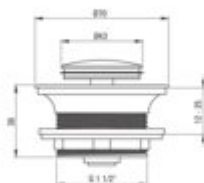

CLICK-CLACK Shower tray plug

Product code: NHC_020A

EAN: 5907650823414

Color: chrome

Warranty [years]: 2

Finish	chrome
purpose	shower tray
type	click-clack
Shape	round
Drain diameter	1 1/2"

Features:

- Only the best materials, the quality of which has been confirmed by laboratory tests
- Dedicated cleaning agent, safe for cleaned surfaces
- Hygienic certificate of the National Institute of Hygiene confirming the product's compliance