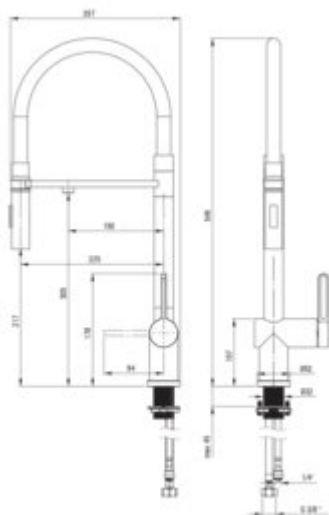

### Mixer

Finish	brushed bronze
Material	steel 304
Mixer type	for the water filter connection, single-handle, mixer
Installation method	standing
Flow class [l/min]	Z - 4-9 l/min
Acoustic group [dB]	I (x <= 20)

### Mixer cartridge

Ceramic cartridge size	35 mm
------------------------	-------

### Connecting hose

Length [mm]	600
Installation thread	3/8"
Connection thread	M10