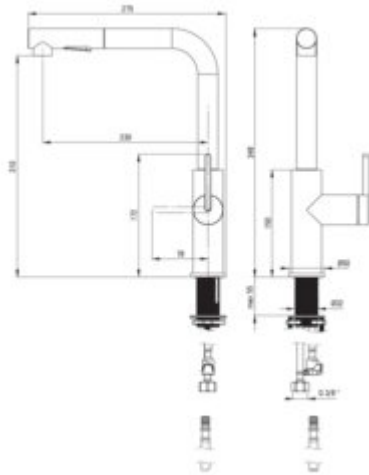

MOMI Kitchen tap

Product code: BKM_R73M

EAN: 5907650863854

Color: brushed gold

Warranty [years]: 7

Mixer

Finish brushed gold

Material steel 304

Mixer type single-handle, mixer

Installation method standing

Flow class [l/min] Z - 4-9 l/min

Acoustic group [dB] I (x ≤ 20)

Mixer cartridge

Ceramic cartridge size 35 mm

Spout

Spout type swivel, pull-out

Material steel 304

Aerator

Aerator type honeycomb

Connecting hose

Length [mm] 600

Installation thread 3/8"

Connection thread M8

Hose

Length [mm] 1800

Features:

- Deante Design Studio Collection
- Only the best materials, the quality of which has been confirmed by laboratory tests
- 45 cm connection hoses included
- The mounting sleeve facilitates the installation of the mixer
- Z flow class (4-9 l/min) allowing for water consumption reduction
- Innovative and easy to maintain brushed gold coating
- The mixer with functional pull-out spout
- 2-function spout
- Cleaning agent for fixtures in all colors available
- Coating applied using the PVD method