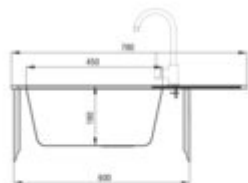

XYLO

Steel sink, 1-bowl with drainer

Product code: ZEX_011B

EAN: 5908212034224

Color: satin

Warranty [years]: 2

Sink

Finish	satin
Surface type	smooth, satin
Material	steel 304
Installation method	inset
Number of bowls	1
Minimum cabinet width [mm]	600
Width [mm]	500
Length [mm]	780
Height [mm]	180
Bowl depth [mm]	180
Cut-out Length [mm]	760
Cut-out Width [mm]	480
Reversible	yes
Equipped with accessories	yes
Drain diameter	3.5"

Sink waste kit

Finish	steel
Plug type	manual
Low siphon/ Space saver	yes
possibility to connect a dishwasher/ washing machine	yes

Features:

- High-strength stainless steel
- The sink is equipped with fittings with a connection to the dishwasher
- Natural antiseptic properties of steel
- Dedicated cleaning agent, safe for cleaned surfaces
- Self-drilling tap hole - without voiding the warranty.