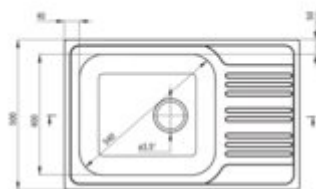

XYLO

Steel sink, 1-bowl with drainer

Product code: ZEX_011B

EAN: 5908212034224

Color: satin

Warranty [years]: 2

Sink

Finish	satin
Surface type	smooth, satin
Material	steel 304
Installation method	inset
Number of bowls	1
Minimum cabinet width [mm]	600
Width [mm]	500
Length [mm]	780
Height [mm]	180
Bowl depth [mm]	180
Cut-out Length [mm]	760
Cut-out Width [mm]	480
Reversible	yes
Equipped with accessories	yes
Drain diameter	3.5"

Sink waste kit

Finish	steel
Plug type	manual
Low siphon/ Space saver	yes
possibility to connect a dishwasher/ washing machine	yes

Features:

- High-strength stainless steel
- The sink is equipped with fittings with a connection to the dishwasher
- Natural antiseptic properties of steel
- Dedicated cleaning agent, safe for cleaned surfaces
- Self-drilling tap hole - without voiding the warranty.