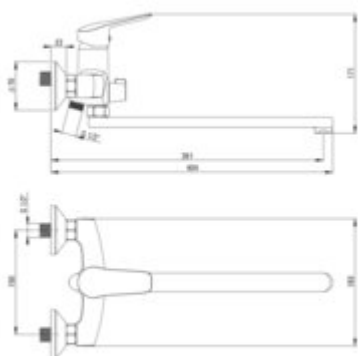

BORO

Washbasin tap, wall-mounted

Product code: BMO_057M

EAN: 5908212095621

Color: chrome

Warranty [years]: 7

Mixer

Finish	chrome
Material	brass
Mixer type	single-handle, mixer
Installation method	wall-mounted
Flow class [l/min]	A <= 15 (9.1 - 15)
Acoustic group [dB]	II (20 < x <= 30)

Mixer cartridge

Ceramic cartridge size	35 mm
------------------------	-------

Spout

Mixer spout range [mm]	389
Material	steel 304

Function switch

Switch type	ceramic mechanical
-------------	--------------------

Aerator

Aerator type	honeycomb
Aerator size	M24

Hose

Length [mm]	1500
-------------	------

Hand shower

Number of functions	1
Anti-calc	yes
Start_stop	no

Features:

- Only the best materials, the quality of which has been confirmed by laboratory tests
- The mixer is equipped with a stream aerator
- Rotational, mechanical function switch
- Dedicated cleaning agent, safe for cleaned surfaces