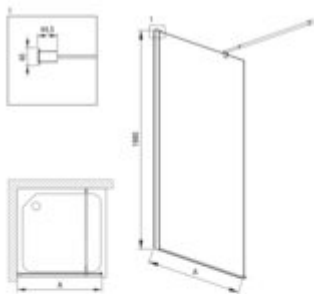

KERRIA PLUS

Shower wall / walk-in, Kerria Plus system

Product code: KTS_N85P

EAN: 5907650841586

Color: nero

Warranty [years]: 5

Finish	nero
Width [mm]	500
Height [mm]	2000
Glass finish	transparent
Glass thickness [mm]	6
Active cover installation	yes
installation	to be completed with KTS doors , to be completed with KTS walk-in , possibility of assembly with a fixed wall, possibility of assembly with a KTS movable panel
Side dimension [mm]	470
Adjustment range from [mm]	700
Adjustment range up to [mm]	1200
Masking of assembly elements	yes
Profiles levelling the curvature of the walls	yes
Railings	adjustable stiffening the cabin
Tempered glass TOTAL WHITE	yes
Installation without shower tray possible	yes

Features:

- Only the best materials, the quality of which has been confirmed by laboratory tests
- Possibility to install the cabin without a shower tray, directly on the tiles
- Active Cover coating
- Dedicated to Active Cover surfaces
- Profiles leveling the curvature of the walls
- The railings give the structure rigidity
- TOTALWHITE transparent glass
- Safe and durable tempered glass
- Dedicated cleaning agent, safe for cleaned surfaces
- Resistance to impacts, chemicals and stains in accordance with PN-EN 14428+A1:2008 norm, c