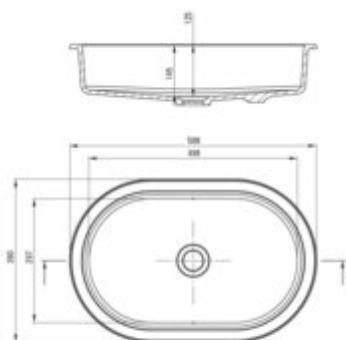

SILIA

Granite washbasin, undermount/inset

Product code: CQS_TU6U

EAN: 5907650841920

Color: anthracite metallic

Warranty [years]: 10

Finish	anthracite metallic
Material	granite
Installation method	undermount
Width [mm]	390
Length [mm]	588
Height [mm]	145
Antibacterial	yes
Hydrophobicity	yes
Without overflow	yes

Features:

- Deante Design Studio Collection
- Only the best materials, the quality of which has been confirmed by laboratory tests
- Properties of Deante granite: resistance to impact, high temperature, discoloration, therm
- Hydrophobic properties repel water molecules
- The finish enriched with silver ions adds antiseptic properties
- Dedicated cleaning agent, safe for cleaned surfaces